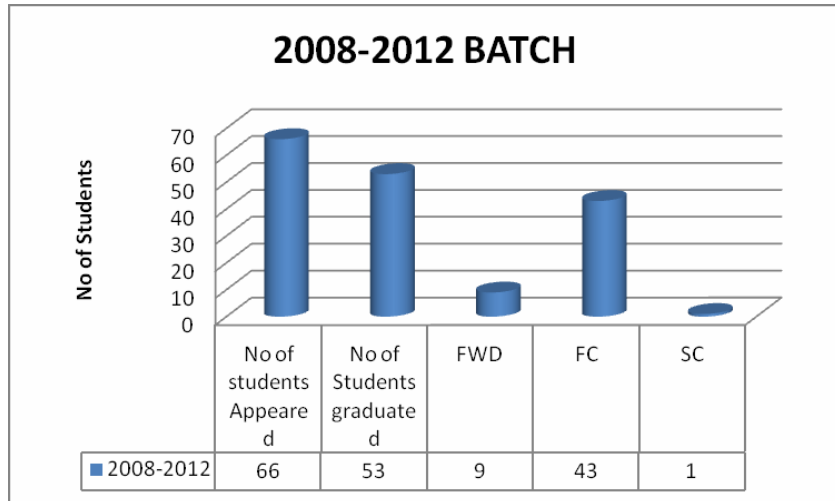

DEPARTMENT OF ELECTRONICS AND COMMUNICATION ENGINEERING

GRADUATION DETAILS

Batch	Dept	No of students Appeared	No of Students graduated	FWD	FC	SC	University Rank
2008-2012	ECE	66	53	9	43	1	4
2009-2013	ECE	130	110	22	78	10	14
2010-2014	ECE	140	124	9	106	9	7
2011-2015	ECE	143	132	14	130	18	4
2012-2016	ECE	199	184	21	144	19	10
2013-2017	ECE	186	170	29	125	16	8
2014-2018	ECE	198	187	23	139	25	8
2015-2019	ECE	178	158	18	130	10	2

BATCHWISE GRADUATION DETAILS

2011-2015 BATCH

2012-2016 BATCH

2013-2017 BATCH

	No of students Appeared	No of Students graduated	FWD	FC	SC
2014-2018	198	187	23	139	25