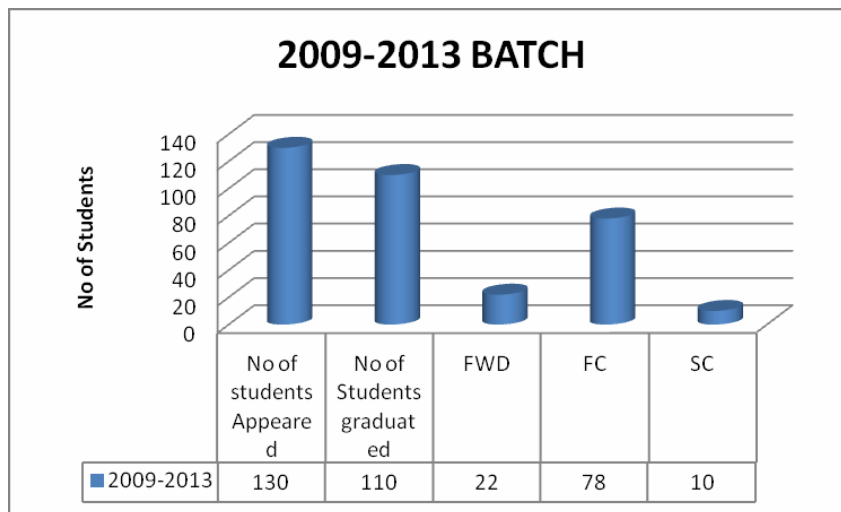

DEPARTMENT OF ELECTRONICS AND COMMUNICATION ENGINEERING

GRADUATION DETAILS

Batch	Dept	No of students Appeared	No of Students graduated	FWD	FC	SC	University Rank
2008-2012	ECE	66	53	9	43	1	4
2009-2013	ECE	130	110	22	78	10	14
2010-2014	ECE	140	124	9	106	9	7
2011-2015	ECE	143	132	14	130	18	4
2012-2016	ECE	199	184	21	144	19	10
2013-2017	ECE	186	170	29	125	16	8
2014-2018	ECE	198	187	23	139	25	8
2015-2019	ECE	178	158	18	130	10	2

BATCHWISE GRADUATION DETAILS

2011-2015 BATCH

2012-2016 BATCH

2013-2017 BATCH

	No of students Appeared	No of Students graduated	FWD	FC	SC
2014-2018	198	187	23	139	25