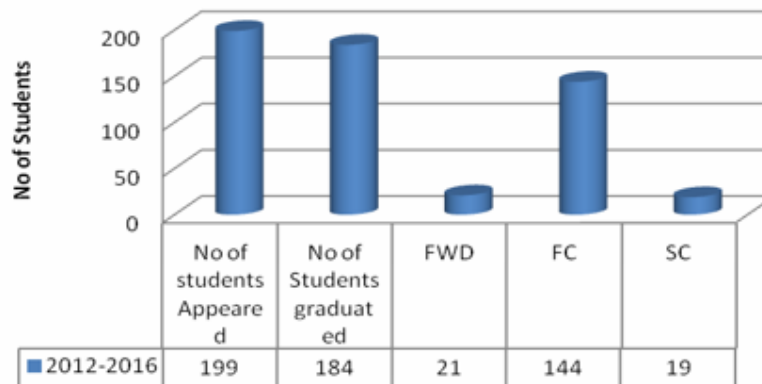

2012-2016 BATCH