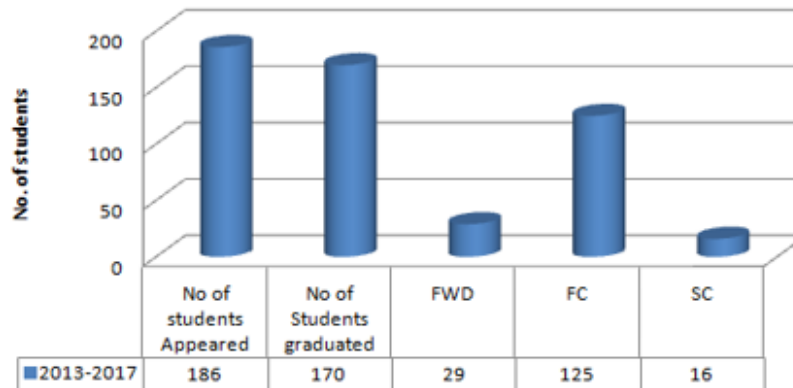

BATCHWISE GRADUATION DETAILS

2011-2015 BATCH

2012-2016 BATCH

2013-2017 BATCH

	No of students Appeared	No of Students graduated	FWD	FC	SC
2014-2018	198	187	23	139	25