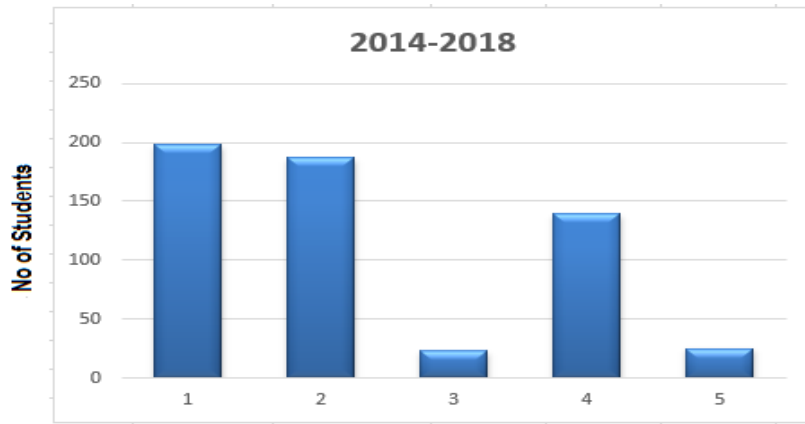

BATCHWISE GRADUATION DETAILS

2011-2015 BATCH

2012-2016 BATCH

2013-2017 BATCH

	No of students Appeared	No of Students graduated	FWD	FC	SC
2014-2018	198	187	23	139	25