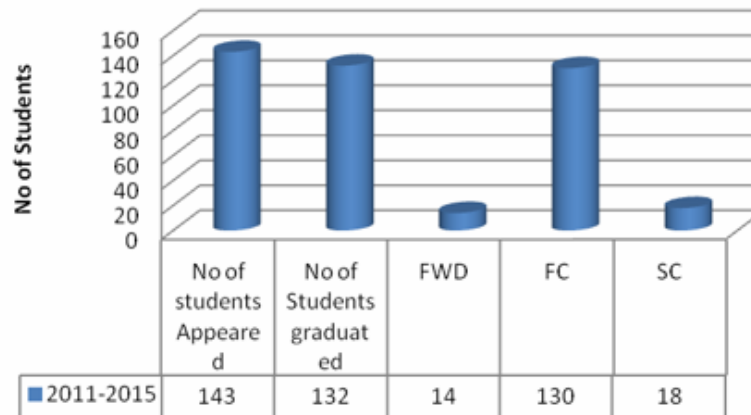

DEPARTMENT OF ELECTRONICS AND COMMUNICATION ENGINEERING

GRADUATION DETAILS

Batch	Dept	No of students Appeared	No of Students graduated	FWD	FC	SC	University Rank
2008-2012	ECE	66	53	9	43	1	4
2009-2013	ECE	130	110	22	78	10	14
2010-2014	ECE	140	124	9	106	9	7
2011-2015	ECE	143	132	14	130	18	4
2012-2016	ECE	199	184	21	144	19	10
2013-2017	ECE	186	170	29	125	16	8
2014-2018	ECE	198	187	23	139	25	8
2015-2019	ECE	178	158	18	130	10	2

BATCHWISE GRADUATION DETAILS

2011-2015 BATCH

2012-2016 BATCH

2013-2017 BATCH

	No of students Appeared	No of Students graduated	FWD	FC	SC
2014-2018	198	187	23	139	25