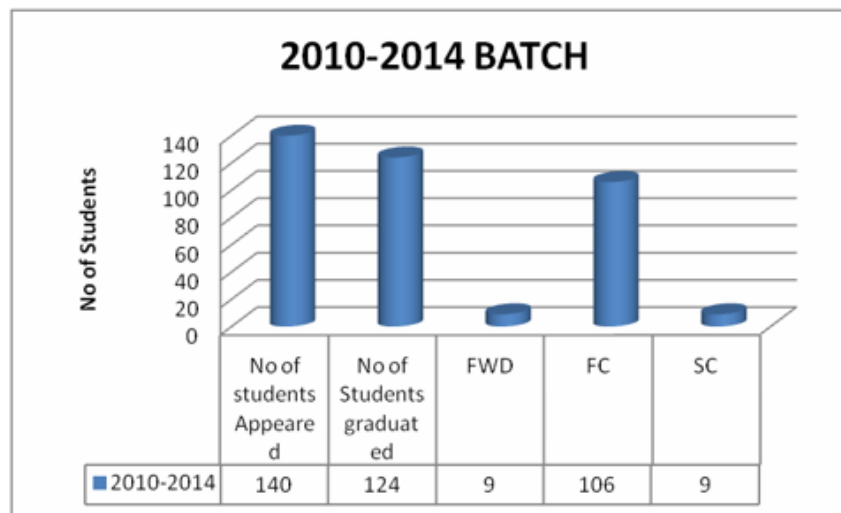

DEPARTMENT OF ELECTRONICS AND COMMUNICATION ENGINEERING

GRADUATION DETAILS

Batch	Dept	No of students Appeared	No of Students graduated	FWD	FC	SC	University Rank
2008-2012	ECE	66	53	9	43	1	4
2009-2013	ECE	130	110	22	78	10	14
2010-2014	ECE	140	124	9	106	9	7
2011-2015	ECE	143	132	14	130	18	4
2012-2016	ECE	199	184	21	144	19	10
2013-2017	ECE	186	170	29	125	16	8
2014-2018	ECE	198	187	23	139	25	8
2015-2019	ECE	178	158	18	130	10	2

BATCHWISE GRADUATION DETAILS

2011-2015 BATCH

2012-2016 BATCH

2013-2017 BATCH

	No of students Appeared	No of Students graduated	FWD	FC	SC
2014-2018	198	187	23	139	25