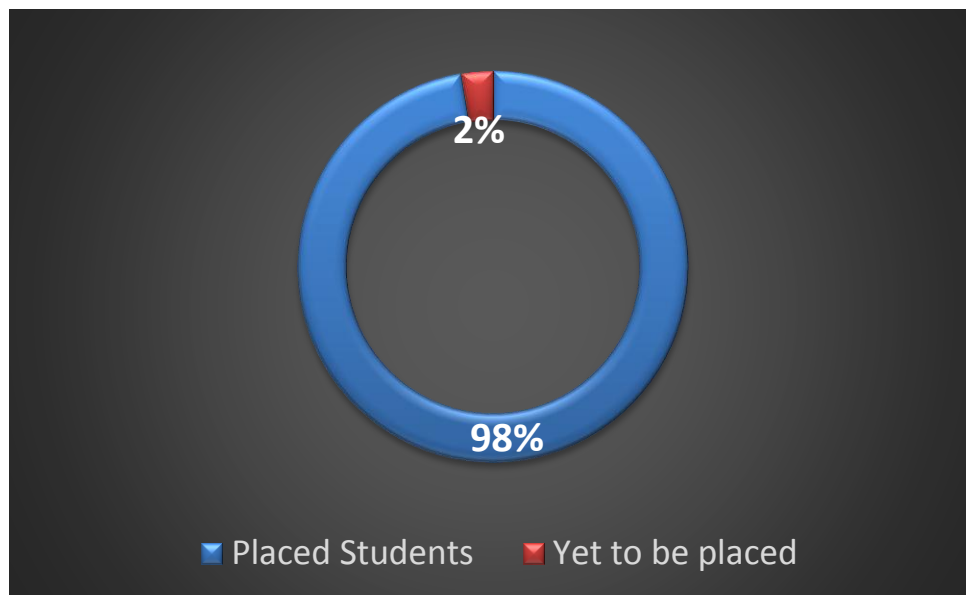

PLACEMENT STATUS 2012-16 BATCH

Total Eligible Students	115
Total Students Placed	113
Single Offers	68
Dual Offers	34
Triple Offers	07
Quadruple Offers	04

COMPANYWISE COUNT

S.No	COMPANY NAME	DATE	PLACED COUNT
1	WIPRO TECHNOLOGIES LTD	03.09.2015	52
2	INFOSYS LTD	09.09.2015	21
3	COGNIZANT TECHNOLOGY SOLUTIONS INDIA PVT LTD	14.09.2015	53
4	INAUTIX TECHNOLOGIES LTD	26.09.2015	5
5	WIPRO TECHNOLOGIES LTD (TELECOM)	03.09.2015	11
6	E-CON SYSTEMS INDIA PVT LTD	25.08.2015	1
7	COMPUTER SCIENCE CORPORATION INDIA PVT LTD	22.09.2015	2
8	L & T INFOTECH LTD	24.09.2015	7
9	POLARIS FINANCIAL TECHNOLOGY LTD	03.10.2015	2
10	CGI INFORMATION SYSTEMS AND MANAGEMENT CONSULTANTS PVT LTD	15.10.2015	2
11	ZAFIN LABS	28.12.2015	2
12	ASTRAZENECA PHARMA INDIA LTD	09.02.2016	4
13	SUTHERLAND GLOBAL SERVICES	29.02.2016	2
14	JUSTDIAL	18.03.2016	4
15	ILINK	01.06.2017	1
16	FOCUS ACADEMY FOR CAREER ENHANCEMENT	22.03.2016	2
17	ANCIT CONSULTING	OFF CAMPUS	1
18	ZOHO	OFF CAMPUS	1
19	SUTHERLAND	29.02.2016	1
TOTAL PLACED			113